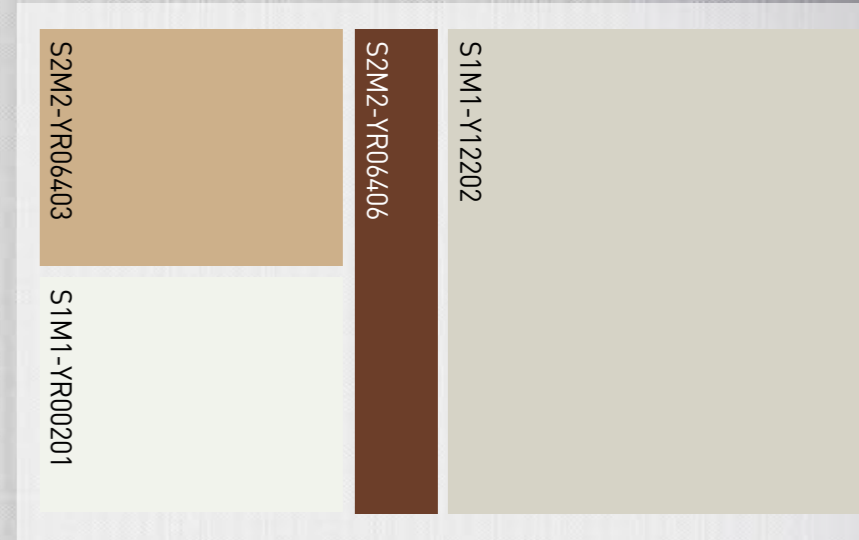

SYSTEXX Pure Dots 975

SYSTEXX Pure Structure 150

SYSTEXX Pure Structure 165

S1M1-Y12202

S2M2-G22104

S2M2-Y09804

S2M2-Y10704

SYSTEMXX Pure Structure 182